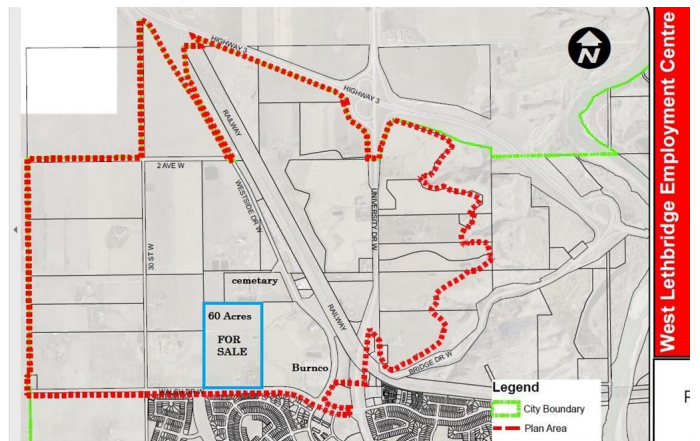

\$2,500,000 - 2825 Walsh Drive W, Lethbridge

MLS® #A2189925

\$2,500,000

0 Bedroom, 0.00 Bathroom,
Land on 60.00 Acres

West Lethbridge Employment Centre -
Commercial, Lethbridge, Alberta

Investors, Developers, Interested parties! Do not sleep on this parcel. Located in the future West Lethbridge Employment Center district, this prime 60 Acres is up for SALE! As the property currently sits, it is being used as a rural residence. There is a sprawling bungalow (home needs TLC) located on the land as well as a functional pool for endless summer enjoyment, as well as some out buildings and more. The real value of this property though is in its future use and designation of Business Industrial (see p. 28 of the WLEC PDF). As stated in the document, "Land uses that are considered appropriate for this area include offices, business support services, vehicle sales and rentals, storage, and household repair services. This is similar to what is currently seen in the W.T Hill Business park on the east side of the city." (Casino area). For further information please contact your favourite realtor!

Essential Information

MLS® #	A2189925
Price	\$2,500,000
Bathrooms	0.00
Acres	60.00
Type	Land
Sub-Type	Industrial Land
Status	Active

Community Information

Address	2825 Walsh Drive W
Subdivision	West Lethbridge Employment Centre - Commercial
City	Lethbridge
County	Lethbridge
Province	Alberta
Postal Code	T1J5A9